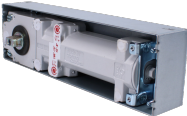

Description

The dormakaba (formerly known as Dorma) BTS75V is a highly adaptable hold open floor spring suitable for all doors with widths up to 1100 mm and up to 120 kg leaf weight. Thanks to the floor spring's adjustable spring strength, closing force can be individually regulated.

Size 1 to 4

Adjustable Closing Action

Adjustable Latch Action

Back Check

Fire Tested

Reversible Handing

Features

- Cover plate not included
- Hold Open
- Finish available in stainless steel top plates, polished brass and with either single or double action packs
- Virtually maintenance free (other than routine dusting and cleaning)
- Concealed installation
- Adjustable closing force
- Size 1 - 4

Product Table

L14887

Size 1-4