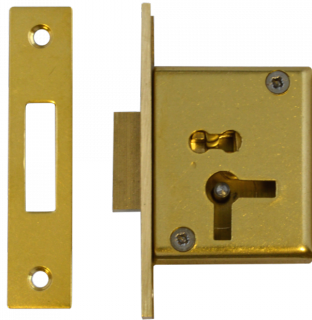

ASEC 50mm 2 Lever Cupboard Lock

Description

Cut or mortice in 2 Lever cupboard lock. Please note that this product is handed, and ensure you select the correct handing for your application.

Supplied With 2
Keys

2 Lever Mechanism

Keyed To Differ

Features

- 50mm forend length
- 2 lever mechanism
- 2 keys supplied
- Not reversible -handing must be stated when ordering

Product Table

AS11961
Left Hand

AS11962
Right Hand