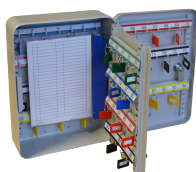

AS11946

84 Keys