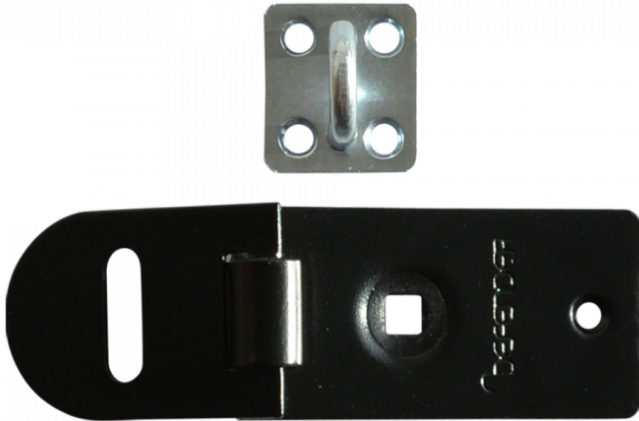

SQUIRE Defender Hasp

Description

This mini hasp from Squire's Defender range is 120mm and coach bolted from the rear to prevent removal from these outside. It is easy to install and supplied complete with fixings.

Features

- Coach bolted from rear to prevent removal from the outside
- Easy to install
- 120mm
- Supplied with fixings

Product Table

L30134

DFHASP120