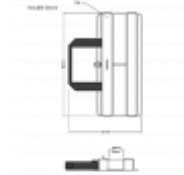

# ERA Lockdown Door Barricade for Double Doors

## Description

---

This emergency barricade from Era is designed for use on internal double doors up to either 50mm or 60mm thick. It has a hard wearing steel construction with a powder coated black finish and it provides quick and easy protection to a room and its occupants from outside forced entry. The device is supplied with fixings for wall mounting, making it extra quick and easy to access and deploy. It has been tested to PAS24 impact resistance standards and it comes with a 1 year manufacturer's guarantee.