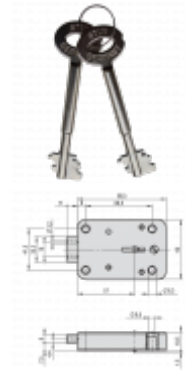

## STUV Double Bitted Safe Lock

### Description

---

STUV Safe Lock with a die cast zinc construction. The lock is supplied with 2 keys (either 60mm or 90mm keys) and it has an 11m bolt throw.

Supplied With 2 Keys

57mm Backset

### Features

---

- 11mm bolt throw
- Key retaining - key removal only when locked
- Pre-determined breaking point at the key pin to prevent lock extraction
- Die cast zinc bolt & case

### Product Table

---

**L30003**  
60mm Key

**L30004**  
90mm Key