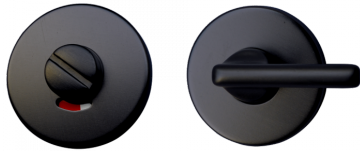

ASEC URBAN DDA Style Toilet Indicator Set

Description

These DDA style turn and releases from Asec's Urban range feature a longer turn for improved accessibility. They are 52mm in diameter and available in a range of finishes to suit other door fittings.

Features

- Supplied with a 90mm x 5mm spindle
- 52mm diameter
- Available in a range of finishes
- Concealed fixings
- Red/white occupied indicator
- Long lever on turn - ideal for DDA applications

Product Table

AS11939

Black

AS11941

Polished Nickel

AS11942

Satin Nickel

AS11940

Stainless Steel