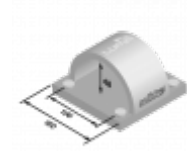

## LUMA Solido Ground Anchor 2

### Description

---

The Anchor 2 from Luma's Solido range is a heavy duty ground anchor with a hardened steel construction, ideal for securing motorbikes using a chain and padlock. It is suitable for mounting on either the floor or a wall, and the Anchor is supplied with all required fixings.