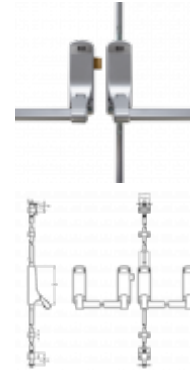

ASSA ABLOY

UNION ExiSAFE Panic Bolt Set To Suit Rebated Double Doors

Description

This Panic Bolt Set from Union's ExiSAFE range is designed for use on rebated double doors. It is a complete package consisting of a single panic bolt (CE851PB) and a single panic latch (CE853PL). Automatic top trip and easy clean floor socket is standard while the main body is fitted with an anti-thrust device, preventing leverage of both the top and bottom shoot bolts from their sockets. The latch features reversible handing and the whole range has been cycle tested to 200,000 operations and it is fire tested to 120 minutes resistance on timber doors and 240 minutes for metal doors, with timber or metal fixing variants available. Manufactured in the UK, this reversible unit is CE marked, Certifire approved and corrosion resistant.

10 Year
Guarantee

120 Minute Fire
Rating

Complies to BS
EN 1125

Fire Tested

Reversible
Handing

UK Manufactured

Features

- 96 hours corrosion resistance
- Latch unit is installed on primary leaf (1st to open) while bolt unit is fitted to the secondary leaf
- Compatible with knob and lever CE855OAD outside access devices
- Completed 200,000 cycles in durability testing
- Certifire approved
- CE marked

Product Table

L29698
To Suit Metal Doors

L29695
To Suit Timber Doors