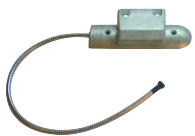

Product Table