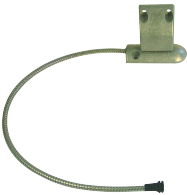

Product Table

L29733

AS-RSL-SO