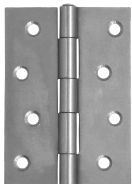

## Description

---

Pair of Crompton 1838 light pattern steel butt hinges for use on lighter internal doors.

## Features

---

- Suitable for light internal doors
- Material: Steel
- Supplied in pairs

## Product Table

---

**1224**  
102mm

**1216**  
38mm

**1218**  
50mm

**1220**  
64mm

**1222**  
75mm