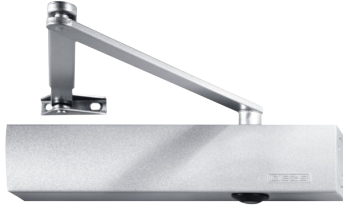

## GEZE TS4000 Overhead Door Closer Universal Wetroom Size 1 - 6

### Description

The TS4000 from Geze is a universal surface mounted rack and pinion door closer with flat form arm which is designed for use on doors which are up to 1,400mm in width and 100kg maximum weight. This TS4000 Wetroom Door Closer is the same as the standard TS4000, however this wetroom version features higher corrosion resistance, with nickel-plated spindle, bearing shells and stainless steel screw accessories, making it ideal for damp environments. The closer is suitable for use on both right and left handed doors and it features adjustable closing force, back check and latching action, with all adjustments made at the front of the device.

Size 1 to 6

Adjustable Closing Action

Adjustable Latch Action

Back Check

Complies To BS EN 1154

Reversible Handing

### Features

- Supplied complete with instructions, fixing template, brackets and fixing screws
- Adjustable closing speed, latch action & backcheck
- Ideal for use in wetrooms
- Corrosion resistant components
- For use on single doors with a maximum leaf width of 1400mm