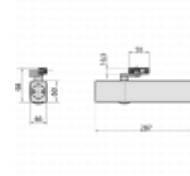

## GEZE TS4000 Overhead Door Closer Universal Wetroom Size 1 - 6

### Description

The TS4000 from Geze is a universal surface mounted rack and pinion door closer with flat form arm which is designed for use on doors which are up to 1,400mm in width and 100kg maximum weight. This TS4000 Wetroom Door Closer is the same as the standard TS4000, however this wetroom version features higher corrosion resistance, with nickel-plated spindle, bearing shells and stainless steel screw accessories, making it ideal for damp environments. The closer is suitable for use on both right and left handed doors and it features adjustable closing force, back check and latching action, with all adjustments made at the front of the device.

Size 1 to 6

Adjustable Closing Action

Adjustable Latch Action

Back Check

Complies To BS EN 1154

Reversible Handing

### Features

- Supplied complete with instructions, fixing template, brackets and fixing screws
- Adjustable closing speed, latch action & backcheck
- Ideal for use in wetrooms
- Corrosion resistant components
- For use on single doors with a maximum leaf width of 1400mm