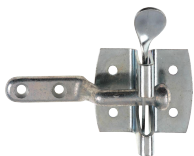

Description

The Crompton 1819 is an automatic gate latch ideal for use on garden gates.

Features

- Zinc plated finish

Product Table

L1161
GALV