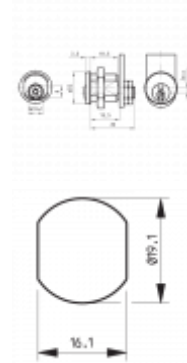

DOM 203994 19.5mm Nut Fix 2C Series Camlock

Description

The DOM 203994 19.5mm Pin Tumbler Cam Lock features a round face and a bright nickel finish with nut fixing and 90° clockwise movement.

Supplied With 2 Keys

Cylinder Key

Keyed To Differ

Features

- Round face
- Nut fixing
- 19.5mm body length
- 200 key combinations
- 2C Series

Product Table

L29682

19.5mm 2C Series Non Master-Keyed