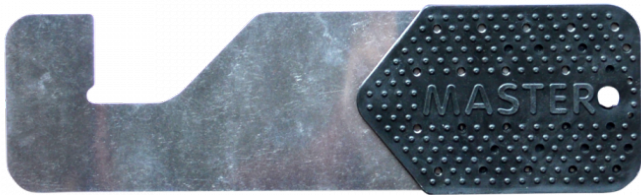

MASTER PICK Reverse Vehicle Door Release Wizard Opening Card

Description

The Reverse Door Release Wizard from Master Pick is designed to assist in the safe and non destructive opening of vehicle door locks which have been locked as a result of pulling. This tool has an extremely durable stainless steel construction, while also being very thin & flexible.

Features

- Black handle grip
- Durable & flexible
- Stainless steel construction

Product Table

L29254
SH-22