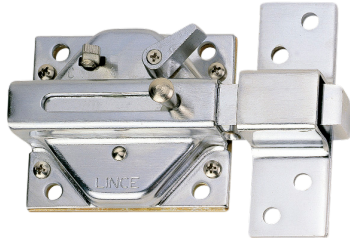

## LINCE Rim Deadlock 2930

### Description

---

This rim deadlock from Lince uses a traditional cylinder for locking, it is keyed from one side only and features a snib function as well as being supplied with 3 keys, fixings, strike plate and an escutcheon.

Supplied With 3  
Keys

62mm Centers

Reversible Handing

### Features

---

- Ideal for use on gates, vans, sheds and garages
- Supplied complete with fixings, strike plate and escutcheon
- Snib function
- Rotating cylinder barrel for attack resistance
- Chrome plated finish
- Keyed one side only