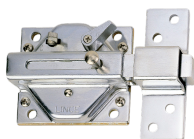

Product Table