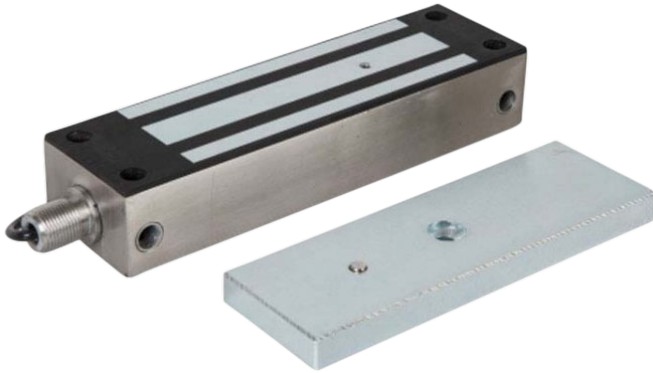

ASEC Electro Magnetic Gate Lock

Description

This electro magnetic lock from Asec is weatherproof, making it ideal for external applications such as on gates. It is suitable for either side fixing or face fixing and has a holding force of 545Kg with a 12v/24v dual voltage. This magnet is supplied complete with a 500mm cable as well as being rated IP67.

IP 67 Rated

Electronically
Monitored

Weather Resistant

Features

- Ideal for use on gates
- 545Kg holding force
- Stainless steel weather resistant housing (IP67)
- IP67 Rated
- Supplied with fixing kit & 500mm cable
- Suitable for side or face fixing