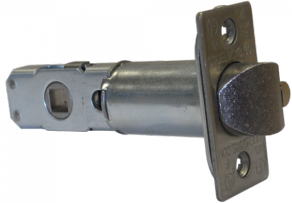

# CODELOCKS Tubular Latch To Suit CL400 & CL500 Series Digital Lock

## Description

---

Replacement latch to suit CL400 and CL500 series digital locks

Reversible Handing

## Features

---

- Supplied with fitting screws
- Suits CL400 Series & CL500 Series