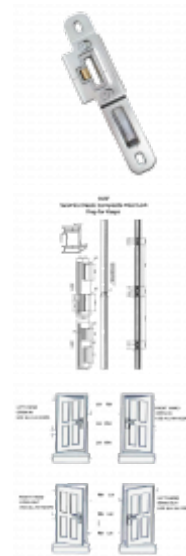

Era SureFire Hook Keep To Suit Composite Doors

Description

Hook keep designed for use with the Era SureFire range of multipoint door locks. They are suitable for use on composite doors and they have been thoroughly tested to the latest performance requirements including BS EN 1670 & PAS24 as well as being Secured by Design (Police approved specification).

10 Year Guarantee

30 Minute Fire Rating

Complies To BS EN 1670

Complies To BS 476

Secured by Design Approved

Weather Resistant

Features

- Performance tested to over 50,000 cycles
- Secured by Design (SBD licence held by ERA Home Security Limited)
- Tested for corrosion resistance to BS EN1670 (240 hours)
- Designed to suit the Era SureFire door lock
- Radius or flat ends
- Suitable for use on fire doors - 30 minute fire tested to BS 476: Part 20/22: 19
- +/- 2mm adjustability

Product Table

L33626
Left Hand Flat

L29650
Left Hand Radius

L33627
Right Hand Flat

L29651
Right Hand Radius