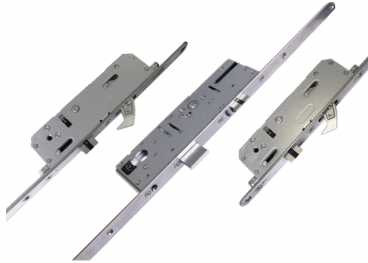

ERA SureFire Latch & Deadbolt Single Spindle 2 Hook 2 Latchbolt

Description

The Era Surefire range of multi point door locks is designed for easy and reliable locking - simply shutting the door engages a trigger and automatically fires all the locking points. The locking mechanism pulls the door in tightly to the frame, ensuring quick locking and great weathersealing.

This full locking unit features a 20mm faceplate with radius ends and a corrosion resistant hardened stainless steel construction, available with either a 35mm or 45mm backset. It is approved to PAS24 and BS EN1670 as well as Secured by Design (Police approved specification) and it comes with a 10 year manufacturer's guarantee. In addition to the latch & deadbolt centre case, the SureFire also features 2 hooks & 2 latchbolts and it is suitable for either right or left handed application.

Features

- Suitable for connecting to a motor for electric locking (supplied separately)
- Secured by Design (SBD licence held by ERA Home Security Limited)
- Meets the requirements of PAS 24:2012
- Anti-jemmy, anti-saw hooks
- Suitable for use on fire doors - 30 minute fire tested to BS 476: Part 20/22: 19
- Performance tested to over 50,000 cycles
- Tested for corrosion resistance to BS EN1670 (240 hours)

Product Table

L29646

35mm

L29647

45mm