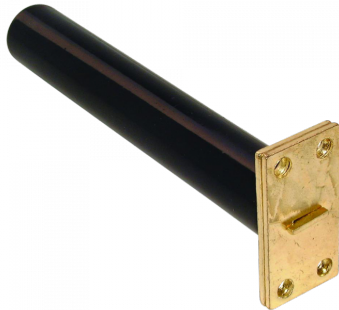

ASEC Vital Concealed Chain Adjustable Door Closer

Description

This concealed door closer from the Asec Vital range is designed for use on internal doors and has a slam action mechanism. It is economical, adjustable and easy to install.

Reversible Handling

Features

- 2 choices of anchor plate finish
- Reversible
- Only the anchor plate and chain are visible
- Concealed in the door
- Designed for use on internal doors

Product Table

VT10189

CP

VT10188

EB