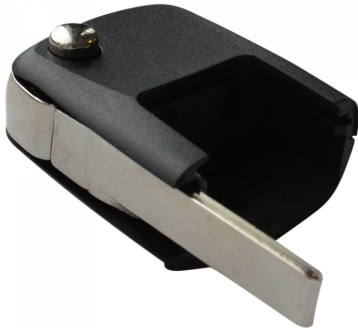

## SILCA HU66PRS Remote Case (Only Flip Blade End) To Suit Volkswagen VW

### Description

---

Silca's `Empty Shells` are ideal for replacing mechanically damaged or broken keys which can no longer be used yet still have perfectly functioning electronic parts. The Empty Shell's head makes it possible to transfer the existing electronics into a new key blank which is mechanically perfect making it both easier and more cost-effective.

Flip Key

### Features

---

- Flip Blade end only
- Supplied with Key Blade
- Blade width: 8mm
- Blade length: 28mm
- 8 Pin