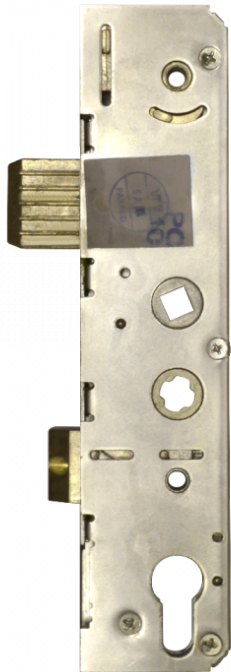

# AVANTIS Latch & Deadbolt Twin Spindle Gearbox

## Description

---

This euro profile twin spindle lever operated latch only centre case from Avantis has 92/62mm centres and is suitable for use with bolt through furniture.

35mm Backset

45mm Backset

92/62mm Centres

## Features

---

- Suitable for bolt through furniture
- Centre case only
- Euro profile lock case
- Latch & deadbolt
- 92mm centres
- Twin spindle