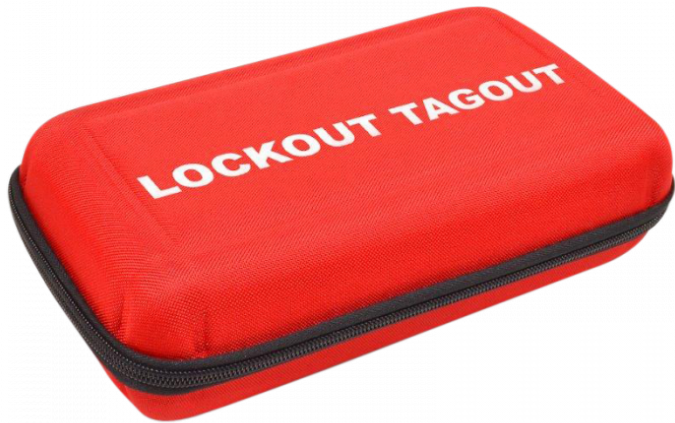

## ASEC Lockout Shell Case / Pouch

### Description

---

The Zipped Lockout Pouch from Asec for storage of lockout tagout equipment, with a protective shell and a red finish, clearly labeled with `Lockout Tagout` for easy identification.

Our range of ASEC Lockout Tagout equipment meets all practices & procedures to safeguard employees from the unexpected energization or startup of machinery and equipment, or the release of hazardous energy during service or maintenance activities.

### Features

---

- Marked with `Lockout tagout`
- Red finish
- Zipper closure