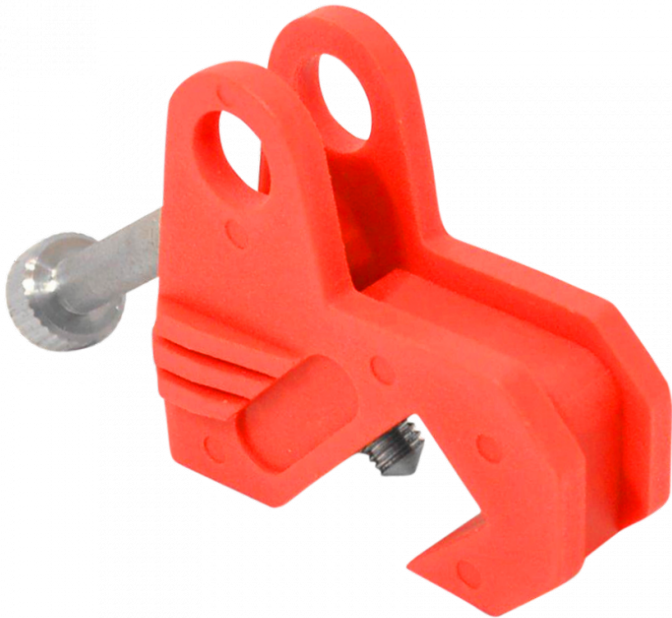

ASEC Universal Circuit Breaker Lockout

Description

This Universal Circuit Breaker Lockout from Asec has a highly visible red finish with thumbscrew, internal grub screw & integral hinge for lockout tagout operations. Our range of ASEC Lockout Tagout equipment meets all practices & procedures to safeguard employees from the unexpected energization or startup of machinery and equipment, or the release of hazardous energy during service or maintenance activities

Features

- Circuit breaking
- Hard wearing
- Red finish
- Suits almost any size of MCB

Product Table

AS11849

Red