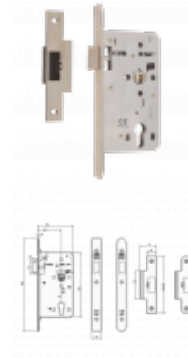

## UNION 60mm HD72 Mortice Latch

### Description

This 60mm Mortice Latch (case only) is part of the proven high quality HD72 range of lockcases from Union. It is weather & corrosion resistant and suitable for bolt-through fixing. The full HD72 range has been designed with the same footprint for maximum user convenience, using the same case sizes for easier installation and with a removable faceplate which allows for the door to be decorated without needing to mask off the faceplate area. The range also meets Grade 3 Category of Use making it a heavy duty product which is suitable for high frequency use making it an ideal choice for public and commercial areas. The heavy springing and 1° angle follower provide support for handles up to 930g, giving a greater scope for design in door furniture.

The contemporary design features cast steel latches and durable chrome plated deadbolts as well as being provided with spindle grip to eliminate handle rattle, giving a professional aesthetic. A two-way adjustable strike with splinter guard ensures a perfect fit is quickly achieved, with adjustable strikes to ensure door engages to the frame correctly, while the splinter guard hides rough unfinished timber and protects the lock from frame debris. The HD72 range is CE marked & Certifire approved, having undergone rigorous testing to prove suitability for use on timber and metal fire doorsets. With a 15 Year Manufacturer's Guarantee, users can be assured that this product is a durable, reliable and professional choice of mortice lockcase.