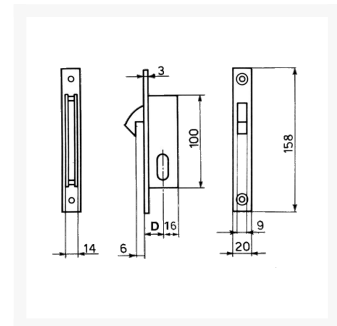

CISA 45010 Small Oval Hookbolt

16mm Backset

Operated By Oval Cylinder

Features

- Supplied with 08210-02 double cylinder
- Suitable for metal sliding doors with very narrow stile

Product Table

2977

30mm NP KD Boxed (discontinued by Mfr.)

The image displays a lock assembly consisting of a silver metal body with a keyhole and a black rectangular plate with a white slot. A set of three keys is shown to the right of the lock. A green label on the lock body reads 'TEST OK' and '10/10/11'.