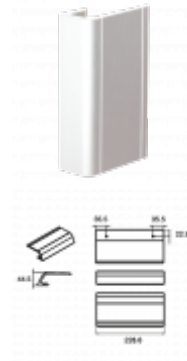

ASEC Pair Of Aluminium Push Pad Handles

Description

Solid aluminium push pad handles, sold in pairs with bolt through fixings from Asec.

Reversible Handling

Features

- Sold as a pair
- Supplied complete with all required fixings
- Solid extruded aluminium
- Bolt through fixing

Product Table

AS11648

Satin Anodised Aluminium

AS11649

White