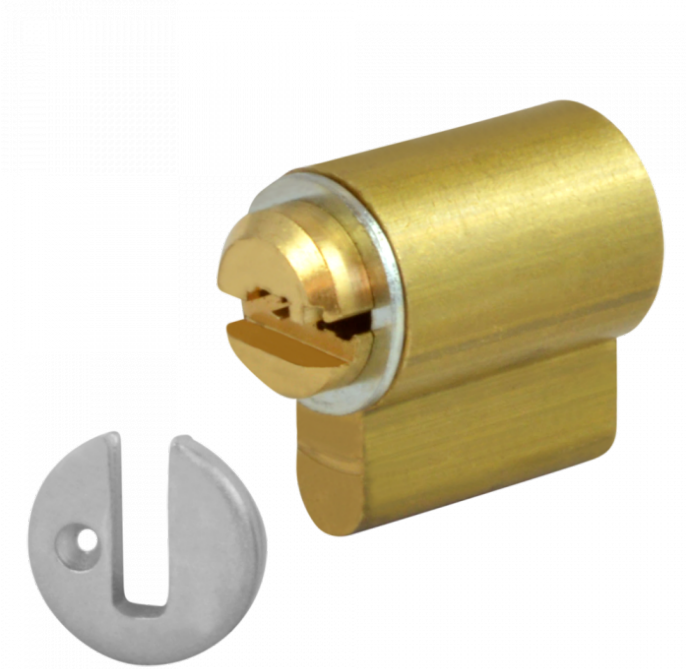

## CISA 0A610 Standard Astral Padlock Insert

### Description

---

The CISA 0A610 padlock insert is designed to suit Astral padlocks and has a dual finish.

Call For Workshop Services

### Features

---

- Dual finish
- To suit Astral padlocks