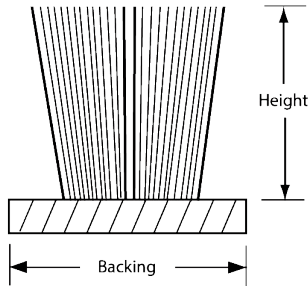

SCHLEGEL Weatherproof Pilebrush Seal

Description

Replacement weatherproof brush seal for UPVC and composite doors, sold per metre.

Weather Resistant

Features

- Cut to length in 1m Increments
- Provides draught exclusion
- Used on UPVC and composite doors
- Weatherproof
- Sold per metre

Product Table

L28419

5.5mm High 4.8mm Backing - 1m