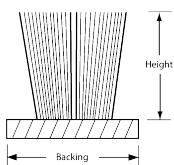

Product Table

L28419

5.5mm High 4.8mm Backing - 1m