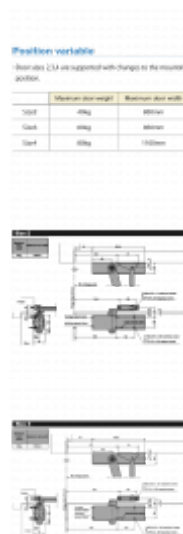

RYOBI D1200 Size 2 - 4 Overhead Door Closer With Backcheck

Description

The D1200 Overhead Door Closer from Ryobi has an adjustable strength size from 2 - 4 depending on how it is mounted. With fully adjustable closing, latching speed and backcheck, the D1200 is a versatile choice of overhead door closer. It has been performance tested to 500,000 cycles for reliability and it is easy to install. The D1200 is suitable for both commercial and domestic applications as well as for closing insulated fire doors

Adjustable Closing Action

Adjustable Latch Action

Back Check

Complies To BS EN 1154

Fire Tested

Reversible Handing

Features

- Fully adjustable closing and latching speed
- Easy to install
- Reversible handing
- Tested to 500,000 cycles
- Strength size 2 - 4 adjustable via mounting position
- Features optional backcheck

Product Table

L28423

Size 2 - 4