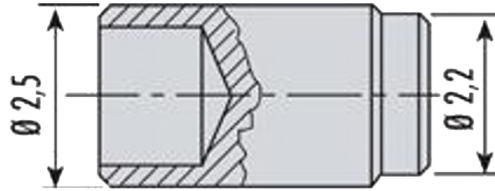

CISA 07572 Steel Driver Top Pin To Suit Astral S

Features

Product Table

	L16275 71
	L16276 72
	L16277 73
	L16278 74
	L16279 75
	L16280 76