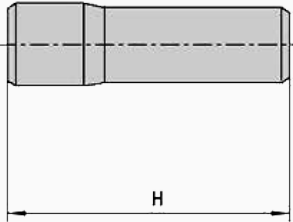

CISA

CISA 07556 Cylinder Retaining Pin To Suit C2000

Features

Product Table

L16153

No. 01 Pin

L16154

No. 02 Pin