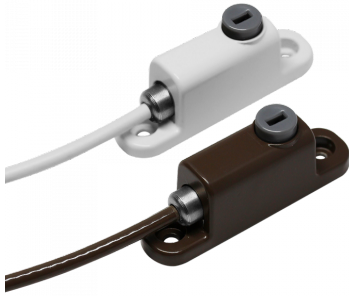

CHAMELEON 150mm Locking Window Cable Restrictor

Description

This device is simple to fit and limits the distance a window can open, if a key holder unlocks the device and removes the cable this will then allow the window to fully open. It is ideal for home & commercial safety and is suitable for use on most types of window.

Supplied With 1 Key

Reversible Handing

Features

- Key operated to ensure authorised access only to full window opening
- Easy to install
- 150mm cable length
- Perfect for home, public and commercial applications
- Suitable for all window types
- Helps to prevent fatalities and injuries

Product Table

CH30072

Black

CH10002

Brown

CH30073

Grey

CH10001