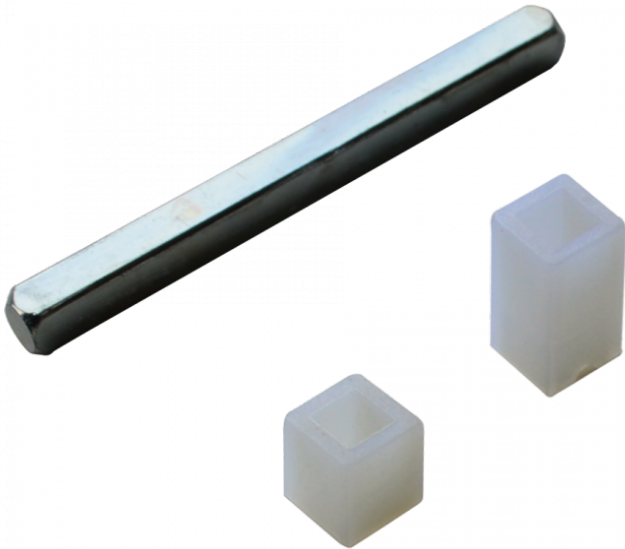

Briton

BRITON Fixing Pack With 5mm Spindle & 2 x 5mm-8mm Spindle Sleeves

Description

This Briton Fixing Pack is designed for use with Briton 4200 Series lever sets and comes with a 5mm spindle and 2 x 5mm - 8mm spindle adapter sleeves.

5 Year Guarantee

Features

- 5mm x 60mm spindle and 5mm - 8mm adapter set
- Allows bathroom escutcheons 4210 & 4211 to be used on locks with 5mm followers
- For use with 44mm doors

Product Table

L27545
4200.5.FP