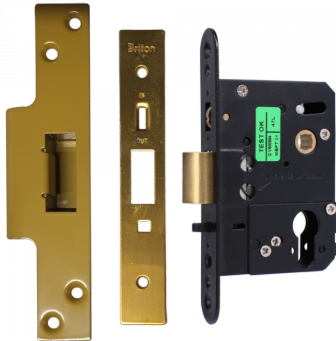

## Briton 5250-57 Euro / Oval Nightlatch Case

### Description

---

The Briton 5250-57 is a dual profile nightlatch with a square forend and hold back function. It can be used with either a euro profile cylinder or an oval cylinder.

### Features

---

- 10 year guarantee
- Reversible latchbolt
- Suits oval or euro profile cylinders
- Steel case with conversion plate to convert euro or oval profile cylinder use
- Ideal for use with access control systems