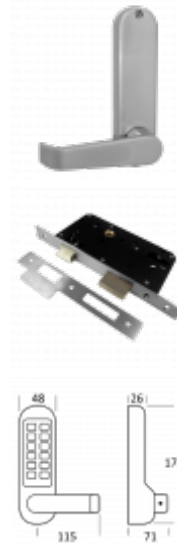

BORG LOCKS BL5403 Digital Lock With Inside Handle And Euro-Profile Lockcase

Description

The Borg BL5403 Digital Lock comes standard with a 60mm backset lockcase and an optional free passage feature which can be disabled if not required. This non-handed medium-to-heavy duty digital lock with flat bar handle and 12 large indented buttons is suitable for use on internal and sheltered external applications. With a clutched keypad handle to protect against forced entry and lock damage, you can be sure the BL5403 can withstand plenty of use.

1 Year Guarantee

60mm Backset

Reversible
Handing

Features

- Flat bar handle
- Suitable for internal and sheltered external applications
- 12 large indented buttons
- Euro-profile lockcase
- Optional free passage function
- Medium to heavy duty digital lock

Product Table

L25199

BL5403SS