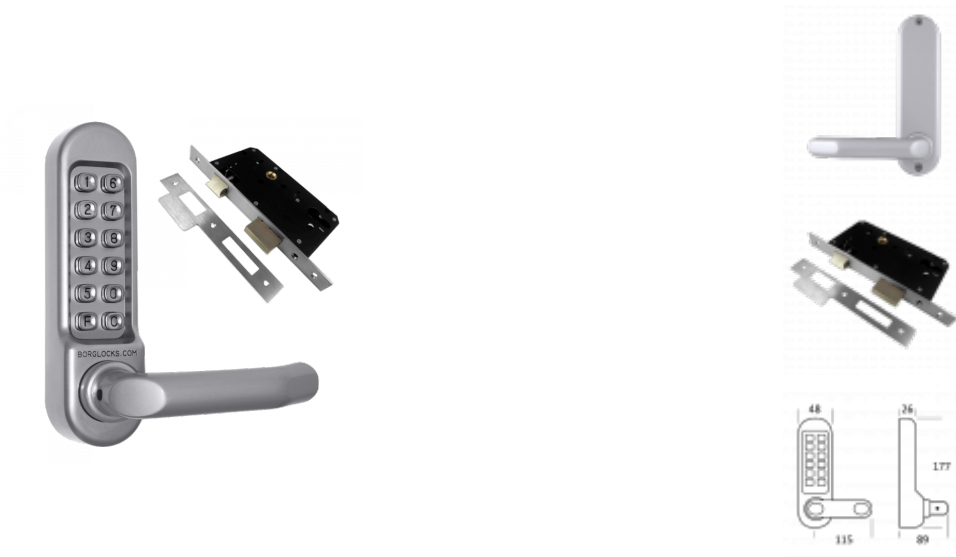

BORG LOCKS BL5003 Digital Lock With Inside Handle And Euro-Profile Lockcase

Description

The Borg BL5003 Digital Lock comes standard with a 60mm backset lockcase and an optional free passage feature which can be disabled if not required. This non-handed medium-to-heavy duty digital lock with round bar handle and 12 large indented buttons is suitable for use on internal and sheltered external DDA applications. With a clutched keypad handle to protect against forced entry and lock damage, you can be sure the BL5003 can withstand plenty of use.

1 Year Guarantee

60mm Backset

Reversible Handing

Features

- Suitable for internal and sheltered external applications
- 12 large indented buttons
- Round bar handle suitable for use on DDA applications
- Euro-profile lockcase
- Optional free passage function
- Medium to heavy duty digital lock

Product Table

L25195
BL5003SS