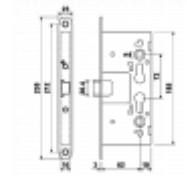

ASEC Garage Double Euro Latch Centre Case

Description

With a 65mm backset and 72mm centres, this Asec lever operated latch case is ideal for use on garages. Featuring a single spindle and an adjustable screw for the latch, this unit is fully reversible by simply flipping upside down. The latch is passage function so it can be operated by either key or handle.

65mm Backset

72mm Centres

Operated By Euro Cylinder

Reversible Handing

Features

- Single spindle
- Passage latch operated by either key or handle
- Adjustable screw for latch
- Suitable for use on garage doors
- Double euro panic latch case