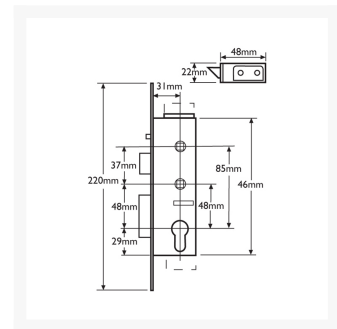

Description

A replacement lock case predominantly used on UPVC doors, usually there are no markings on the faceplate to indicate the manufacturer.

31mm Backset

85/45mm Centres

Reversible
Handing