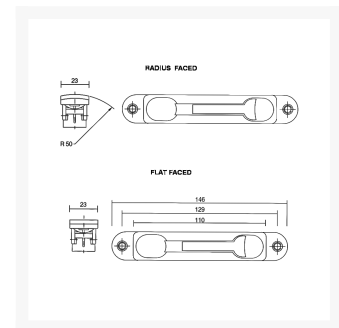

AXIM Flush Bolt FB6200 Series

Description

The Axim Flush Bolt FB6200 Series has a hardened steel bolt, which is zinc plated with anti rattle sleeve. Supplied complete with all fixings, and featuring a deep finger recess and large lever for ease of operation, this product is also available with either a radius or flat face.

Reversible Handing

Features

- Anti - rattle sleeve
- Zinc plated rod and bolt
- Deep finger recess for easy operation

Product Table

L27112

Flat

L27113

Radius