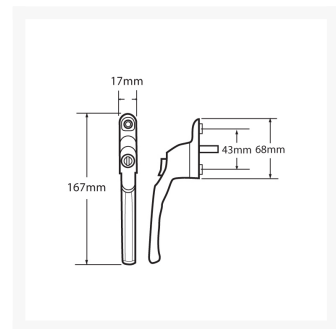

## Features

---

- Inline handles
- 40mm long spindle
- Push to engage locking

## Product Table

---

**L18495**

40mm - Chrome

**L18494**

40mm - Gold

**L18493**

40mm - White