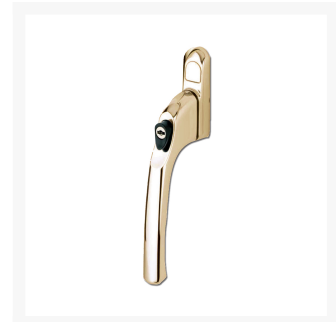

# AVOCET Affinity In Line Espag Handle

## Features

---

- Inline handles
- 40mm long spindle
- Push to engage locking

## Product Table

---

**L18495**

40mm - Chrome

**L18494**

40mm - Gold

**L18493**

40mm - White