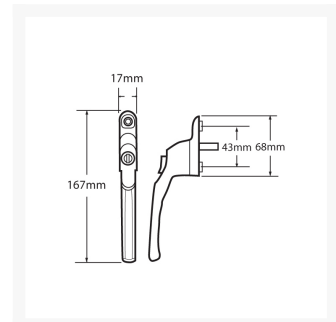

## Features

---

- Inline handles
- 40mm long spindle
- Push to engage locking

## Product Table

---

**L18495**

40mm - Chrome

**L18494**

40mm - Gold

**L18493**

40mm - White