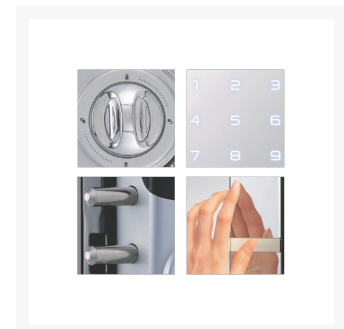

ADAMS RITE Shine Digital Glass Door Lock

Description

The Adams Rite Shine.99 digital door lock is a stylish and robust access solution for glass door entrances, making it ideal for use in small to medium businesses and office. The clip style attachment makes for easy installation as no drilling is required.

The magic mirror display only illuminates the keypad when touched. This sleek and stylish feature is not just for aesthetics, as the mirror surface allows users to check behind them first before keying in the code. To further protect your PIN from exposure, the Shine.99 digital lock also allows users to key in fake numbers before or after entering their PIN code.

This unit is suitable for use on single glass door entrances with a thickness of 10-12mm. The optional strike accessory (BGShine.99) enables the Shine.99 digital door lock to be used on glass double doors and is available for purchase separately.

1 Year Guarantee

IP55 Ingress Protection Rating

Features

- PIN code or RF key card access
- Magic mirror display means keypad is only displayed when touched
- Anti-tamper thumb turn
- Robust and low profile modern design
- Clip type bracket makes for easy installation with no drilling required
- To prevent the PIN code from being exposed, the Digi Lock Shine.99 allows you to enter fake numbers before or after entering your PIN code