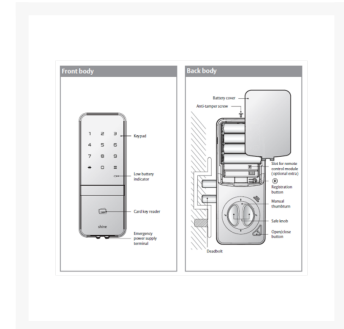

ADAMS RITE Shine Digital Glass Door Lock

Description

The Adams Rite Shine.99 digital door lock is a stylish and robust access solution for glass door entrances, making it ideal for use in small to medium businesses and office. The clip style attachment makes for easy installation as no drilling is required.

The magic mirror display only illuminates the keypad when touched. This sleek and stylish feature is not just for aesthetics, as the mirror surface allows users to check behind them first before keying in the code. To further protect your PIN from exposure, the Shine.99 digital lock also allows users to key in fake numbers before or after entering their PIN code.

This unit is suitable for use on single glass door entrances with a thickness of 10-12mm. The optional strike accessory (BGShine.99) enables the Shine.99 digital door lock to be used on glass double doors and is available for purchase separately.

1 Year Guarantee

IP55 Ingress Protection Rating

Features

- PIN code or RF key card access
- Magic mirror display means keypad is only displayed when touched
- Anti-tamper thumb turn
- Robust and low profile modern design
- Clip type bracket makes for easy installation with no drilling required
- To prevent the PIN code from being exposed, the Digi Lock Shine.99 allows you to enter fake numbers before or after entering your PIN code