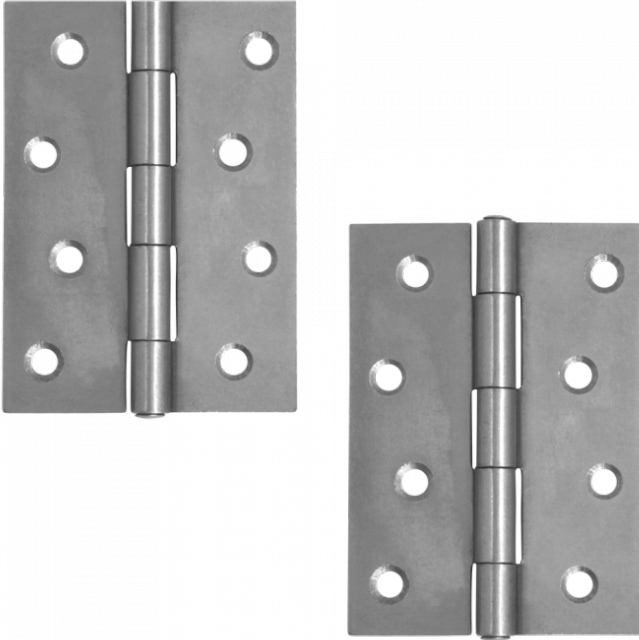

ASEC Strong Butt Hinge

Description

This pair of butt hinges from Asec are extra strong, featuring cranked knuckles and a fixed riveted pin for general purpose use as well as having countersunk screw holes to provide a flush fitting finish.

Features

- Fixed riveted pin
- Cranked knuckles
- Countersunk screw holes for a flush finish
- Sold as a pair
- Heavy duty, strong butt hinges

Product Table

AS11755
100mm (1 Pair)

AS11754
75mm (1 Pair)