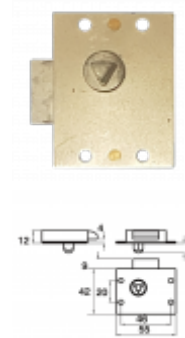

ASEC Budget Slam Lock

Description

This solid metal construction Budget Slam Lock from Asec is face fixing, easy to install and is supplied as either right handed or left handed.

Supplied With No Keys

Keyed Alike

Features

- Four screw holes
- Available either right or left handed
- Solid metal construction
- Face fixing

Product Table

AS11732
Left Hand

AS11625
Right Hand