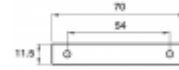

ASEC Budget Lock Flat Latch Plate

Description

Budget Flat Latch Plate for use with the range of Asec Budget Locks.

UK Manufactured

Features

- Solid metal construction
- Pre-drilled fixing holes
- Easy to install
- To suit Asec Budget Locks