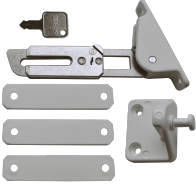

## Description

---

Face fixing Locking Window Restrictor Kit by Asec, available in left handed and right handed variants. These restrictors have a sturdy stainless steel and zinc alloy construction, supplied with installation instructions and packing pads. The restrictors may be overridden to allow the window to be fully opened using the key if required. Please note that to ensure correct operation of the restrictor, it is important that the correct angled stud plate height is used: measure the offset of the sash from the frame.

Supplied With 1 Key

Keyed Alike

## Features

---

- Dedicated key release
- Suitable for use with uPVC, timber and aluminium windows
- Restricts sash to 100mm opening
- Concealed fitting
- Automatic locking and engagement

# Product Table

---

**AS11632**  
Left Hand

**AS11633**  
Right Hand