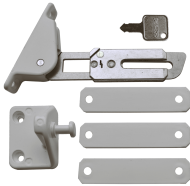

Product Table

AS11632
Left Hand