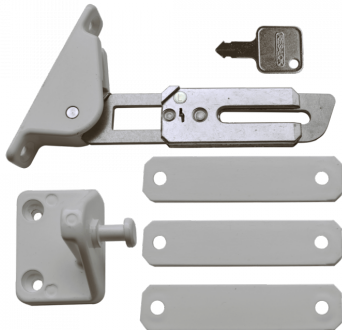

# ASEC Face Fix Locking Window Restrictor Kit

## Description

---

Face fixing Locking Window Restrictor Kit by Asec, available in left handed and right handed variants. These restrictors have a sturdy stainless steel and zinc alloy construction, supplied with installation instructions and packing pads. The restrictors may be overridden to allow the window to be fully opened using the key if required. Please note that to ensure correct operation of the restrictor, it is important that the correct angled stud plate height is used: measure the offset of the sash from the frame.

Supplied With 1 Key

Keyed Alike

## Features

---

- Dedicated key release
- Suitable for use with uPVC, timber and aluminium windows
- Restricts sash to 100mm opening
- Concealed fitting
- Automatic locking and engagement