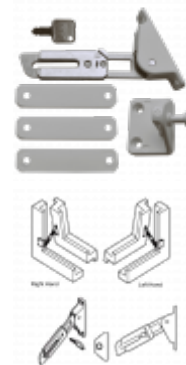

# ASEC Face Fix Locking Window Restrictor Kit

## Description

---

Face fixing Locking Window Restrictor Kit by Asec, available in left handed and right handed variants. These restrictors have a sturdy stainless steel and zinc alloy construction, supplied with installation instructions and packing pads. The restrictors may be overridden to allow the window to be fully opened using the key if required. Please note that to ensure correct operation of the restrictor, it is important that the correct angled stud plate height is used: measure the offset of the sash from the frame.

Supplied With 1 Key

Keyed Alike

## Features

---

- Dedicated key release
- Suitable for use with uPVC, timber and aluminium windows
- Restricts sash to 100mm opening
- Concealed fitting
- Automatic locking and engagement