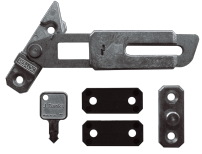

Product Table

AS11628

LH

AS11629

RH