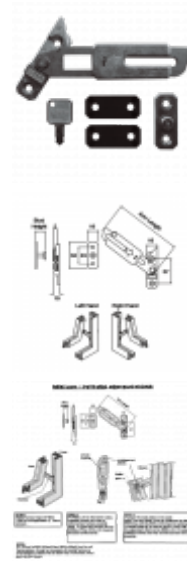

# ASEC Concealed Locking Window Restrictor Kit

## Description

---

Concealed Locking Window Restrictor from Asec, available in left handed and right handed variants. These restrictors have a sturdy stainless steel and zinc alloy construction, supplied with installation instructions and packing pads. The restrictors may be overridden to allow the window to be fully opened using the key if required.

Supplied With 1 Key

## Features

---

- Suitable for retro fitting
- Suitable for use with UPVC, timber and aluminium windows
- Dedicated key release
- Restricts sash to 100mm opening
- Automatic locking and engagement