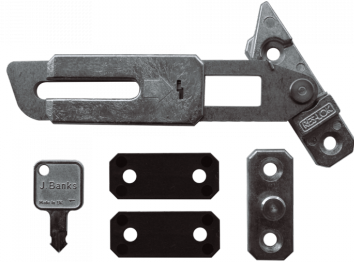

# ASEC Concealed Locking Window Restrictor Kit

## Description

---

Concealed Locking Window Restrictor from Asec, available in left handed and right handed variants. These restrictors have a sturdy stainless steel and zinc alloy construction, supplied with installation instructions and packing pads. The restrictors may be overridden to allow the window to be fully opened using the key if required.

Supplied With 1 Key

## Features

---

- Suitable for retro fitting
- Suitable for use with UPVC, timber and aluminium windows
- Dedicated key release
- Restricts sash to 100mm opening
- Automatic locking and engagement