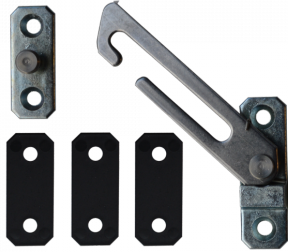

## ASEC Short Arm Concealed Restrictor Kit

### Description

---

These Short Arm Concealed Window Restrictors from Asec are suitable for use on either side hung or top hung windows. They are self engaging and restrict the sash to 100mm as well as being easy to fit as they are supplied with detailed instructions and packing pads. The restrictors may be overridden to allow the window to be fully opened using the key if required.

### Features

---

- Includes 3 x stud plate packers - 2mm (x2) & 1mm (x1)
- Stainless steel & zinc alloy construction with plastic pads
- Left or right handed
- Designed for use with either side hung or top hung windows
- Restricts sash to 100mm opening
- Self engaging
- Suitable for use with UPVC, timber and aluminium windows