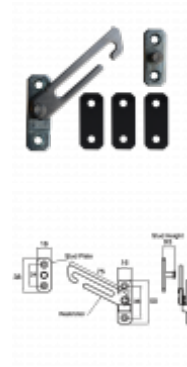

## ASEC Short Arm Concealed Restrictor Kit

### Description

---

These Short Arm Concealed Window Restrictors from Asec are suitable for use on either side hung or top hung windows. They are self engaging and restrict the sash to 100mm as well as being easy to fit as they are supplied with detailed instructions and packing pads. The restrictors may be overridden to allow the window to be fully opened using the key if required.

### Features

---

- Includes 3 x stud plate packers - 2mm (x2) & 1mm (x1)
- Stainless steel & zinc alloy construction with plastic pads
- Left or right handed
- Designed for use with either side hung or top hung windows
- Restricts sash to 100mm opening
- Self engaging
- Suitable for use with UPVC, timber and aluminium windows